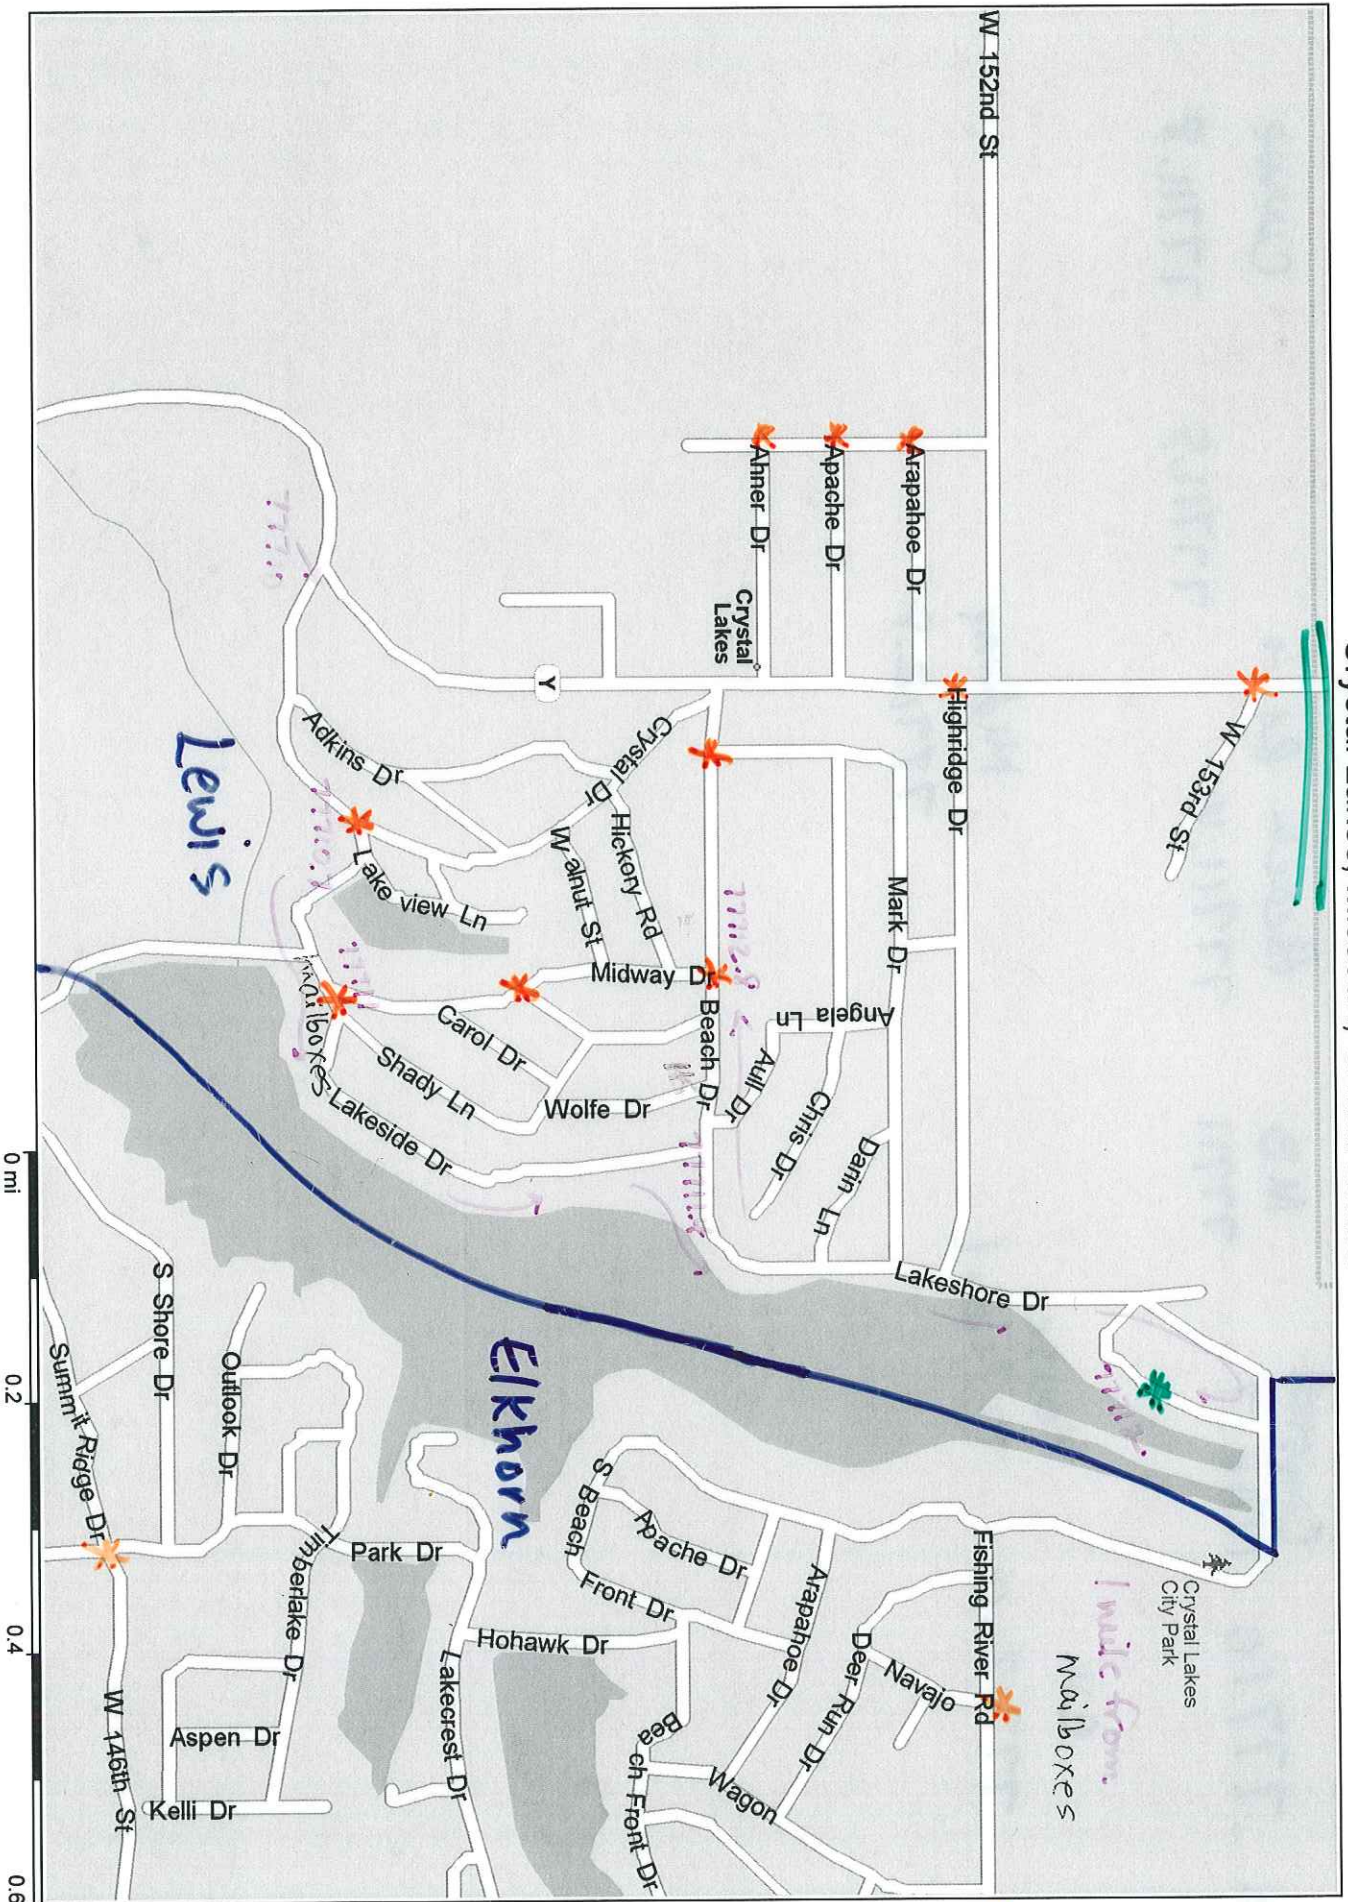

BOUNDRIES

Crystal Lakes, Missouri, United States

Copyright © 1988-2003 Microsoft Corp. and/or its suppliers. All rights reserved. <http://www.microsoft.com/mappoint>
© Copyright 2002 by Geographic Data Technology, Inc. All rights reserved. © 2002 Navigation Technologies. All rights reserved. This data includes information taken with permission from Canadian authorities © 1991-2002 Government of Canada
(Statistics Canada and/or Geomatics Canada), all rights reserved.